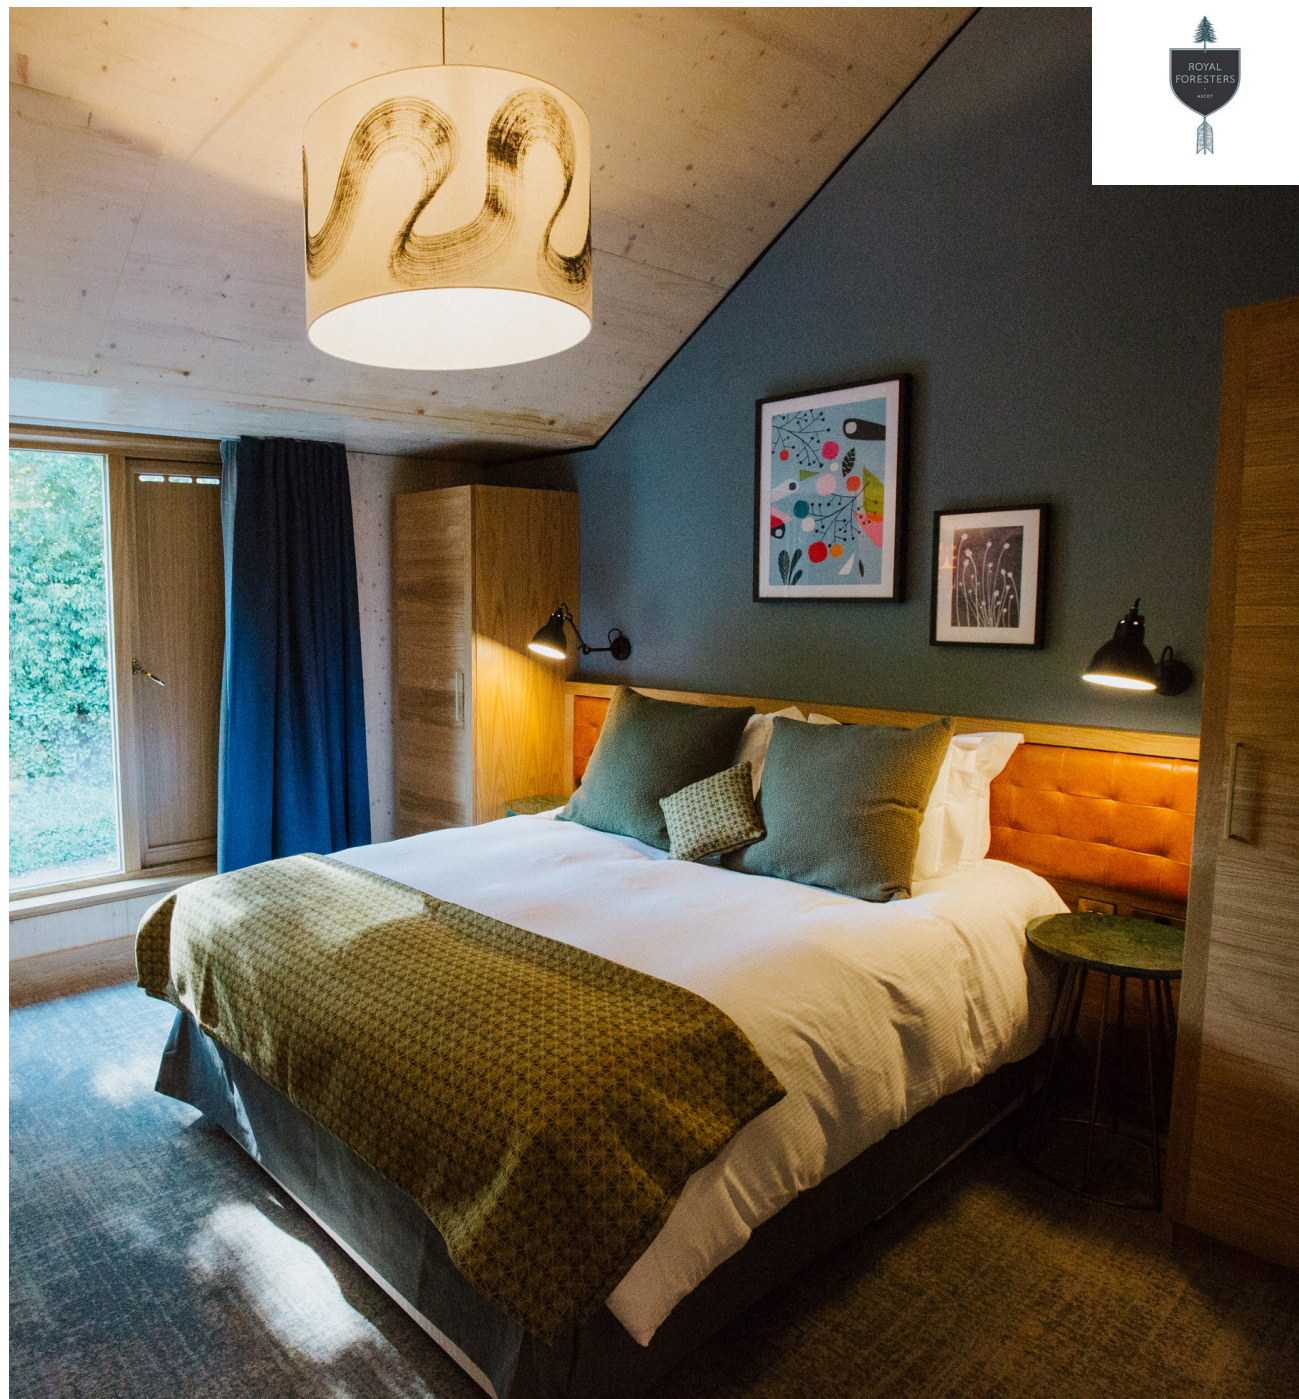

ROYAL FORESTERS

A meeting place in the heart of Ascot for over 140 years; situated just 1.2 miles from Ascot Racecourse, and 11.8 miles from London Heathrow, this historic building has twenty-four beautiful guest rooms, each with bespoke, contemporary interiors. It's a place where the past meets the present, where log fires meet Mediterranean-inspired food, where cask ales meet woodfired pizza.

ADDRESS

London Rd, Ascot, SL5 8DR

1.2 miles from Ascot Racecourse

ASCOT'S EXCLUSIVE ROOM RATE

15% discount, not available during Royal Ascot week

How To Book

Enter the code 'ascotracecourse20' on our website when booking. www.theroyalforesters.co.uk/rooms